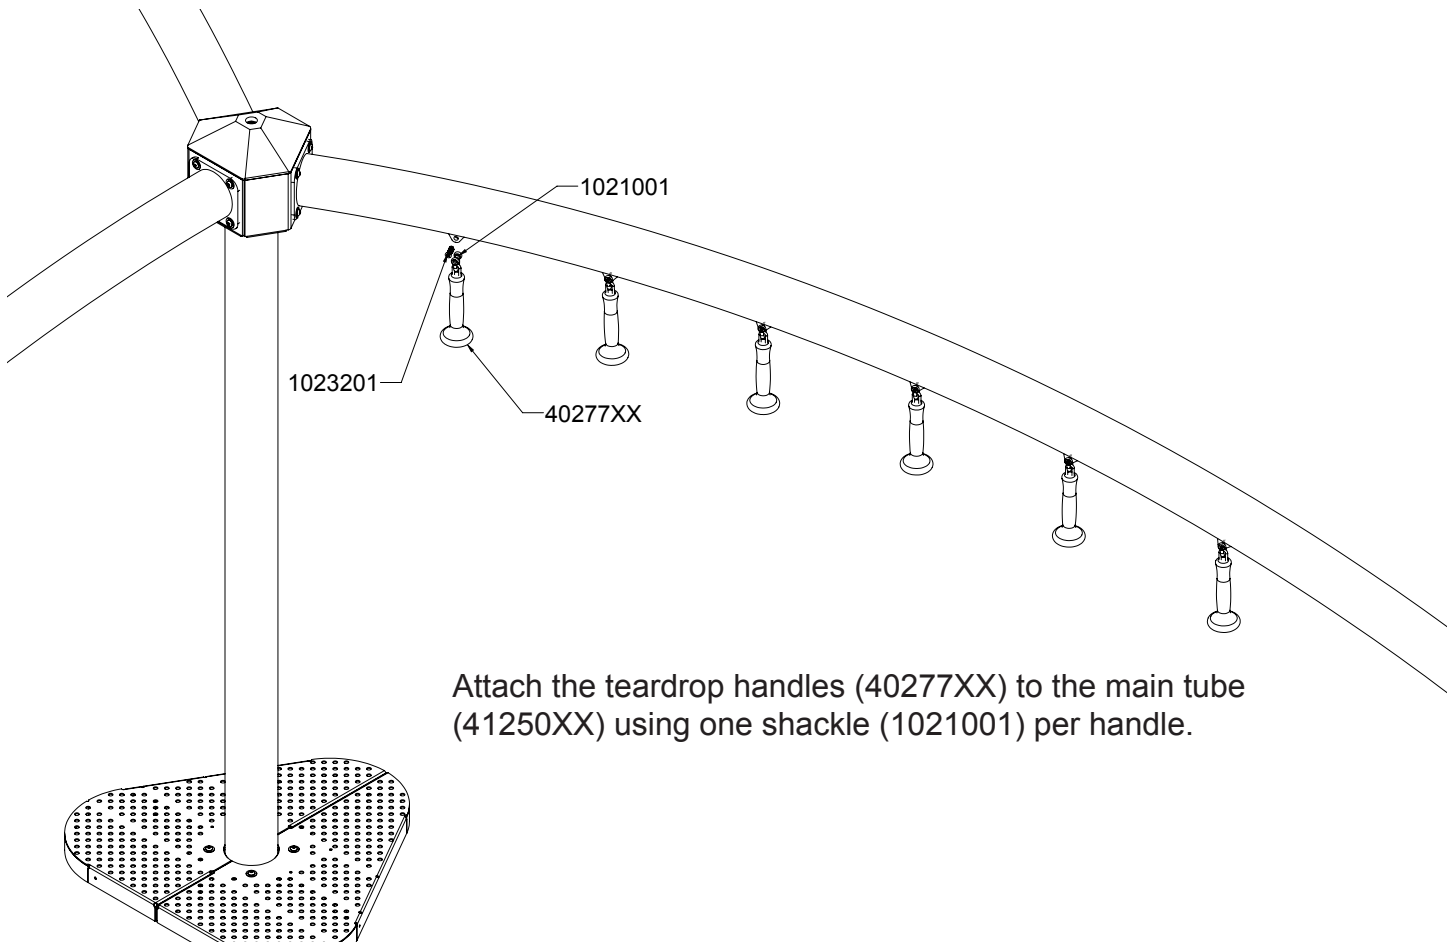

Ion Teardrop Handles Install Instructions

Attach the teardrop handles (40277XX) to the main tube (41250XX) using one shackle (1021001) per handle.

Xccent Fastener Torque	
Size	ft-lbs
1/4"-20	6
5/16"-18	12
3/8"-16	20
1/2"-13	40

Ion Tools List

- Torque Wrench
- 9/16" socket and ratchet
- 3/4" socket and ratchet
- 1-1/8" socket and ratchet
- T40 tamper resistant Torx driver
- T45 tamper resistant Torx driver
- Standard allen wrench set