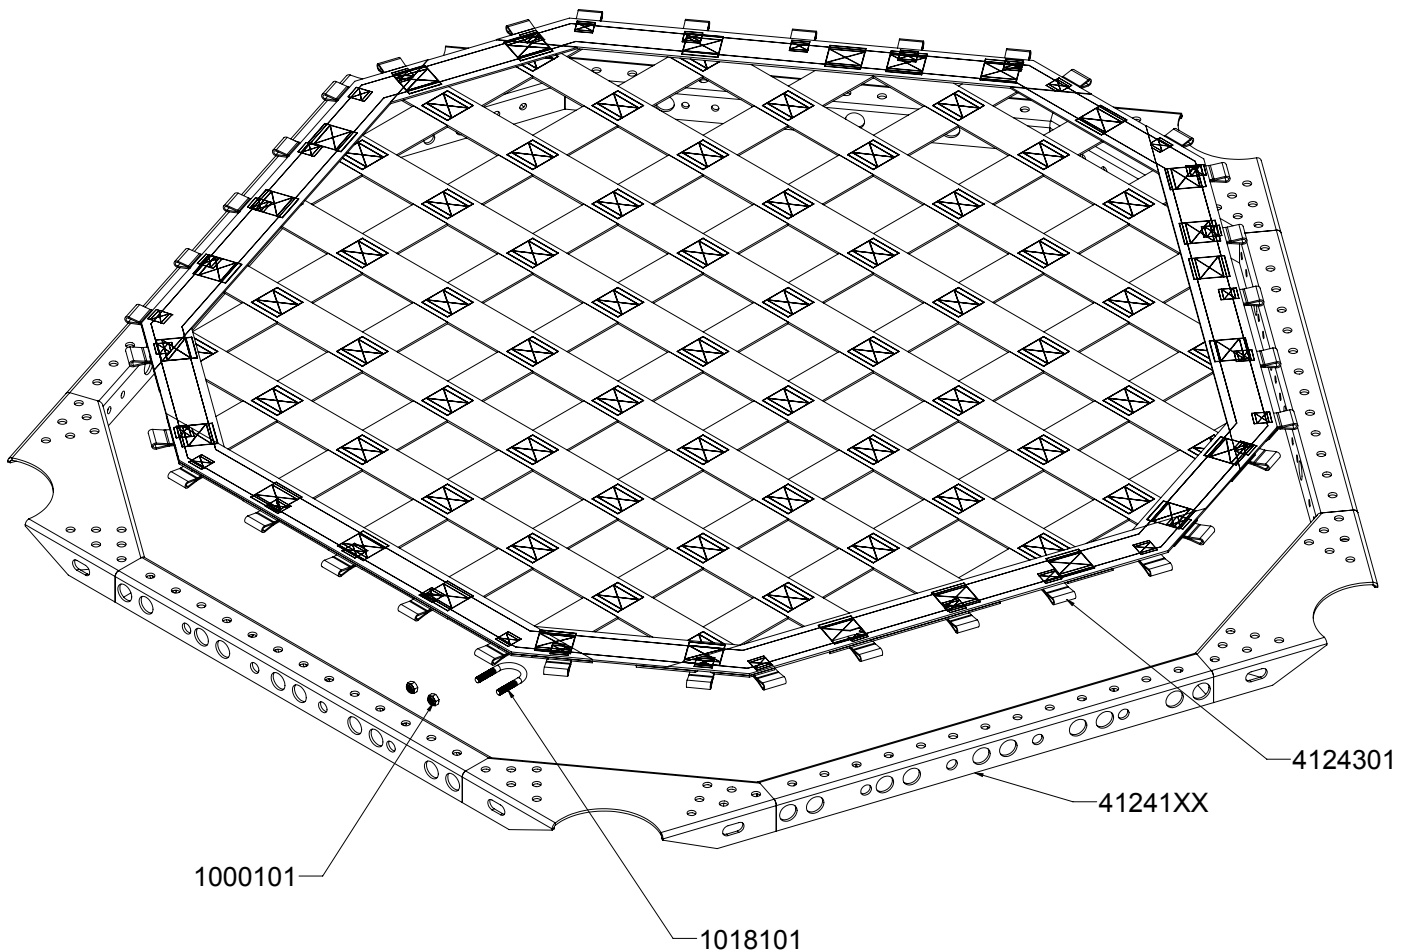

5-Spoke Net Deck Install Instructions

Place one u-bolt (1018101) into each tab on the net (4124301). Place the net into the deck frame (41241XX) and insert the u-bolts into the holes in the frame. Secure each u-bolt using two nuts (1000101). Tighten all of the u-bolts evenly until net is taut.