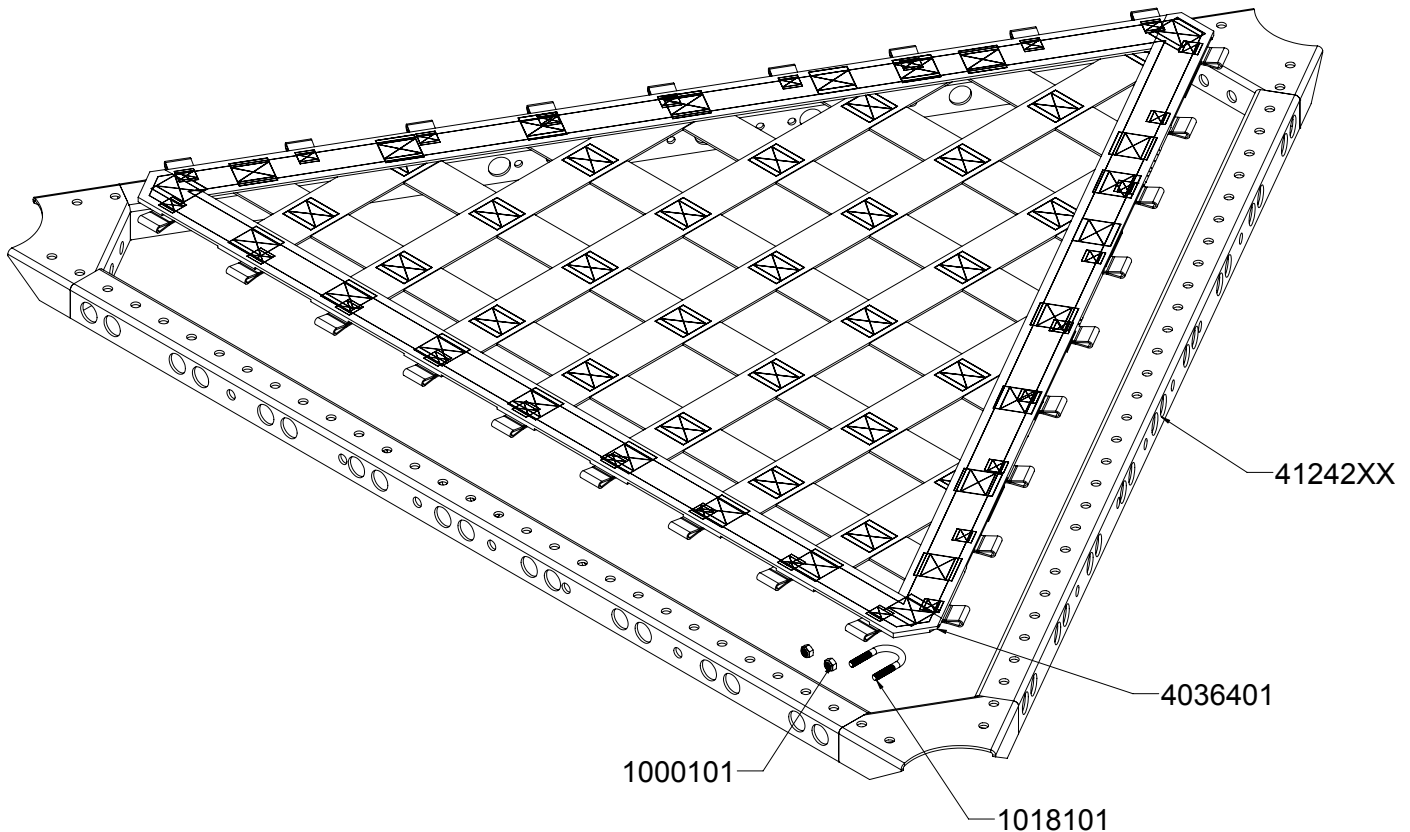

3-Spoke Net Deck Install Instructions

Locate net deck hardware package (4171601).

Place one u-bolt (1018101) into each tab on the net (403640). Place the net into the deck frame (41242XX) and insert the u-bolts into the holes in the frame. Secure each u-bolt using two nuts (1000101). Tighten all of the u-bolts evenly until net is taut.

Please refer to Fusion 3 Spoke Frame assembly guide for instructions on attaching the assembled deck to the frame.

Xccent Play - www.xccentplay.com
5240 257th St, Wyoming, MN 55092
(800) 933-4748 Fax: (651) 462-9299